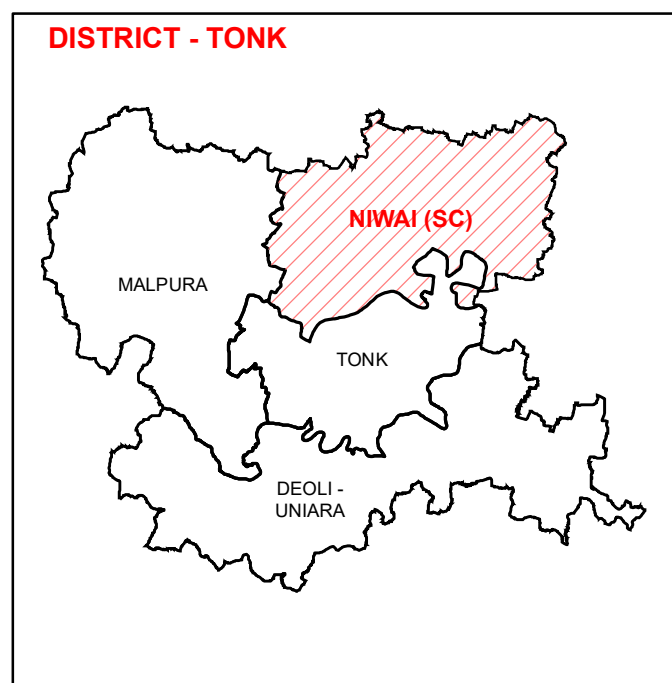

# ASSEMBLY CONSTITUENCY - NIWAI (SC)-95 DISTRICT - TONK

### Legend

- T Tehsil Headquarter
- R ILR Headquarter
- P Patwar Circle Headquarter
- Tehsil Name Tehsil Boundary
- ILR Circle Name ILR Circle Boundary
- Patwar Circle Boundary Patwar Circle Boundary
- Village Name Village Boundary