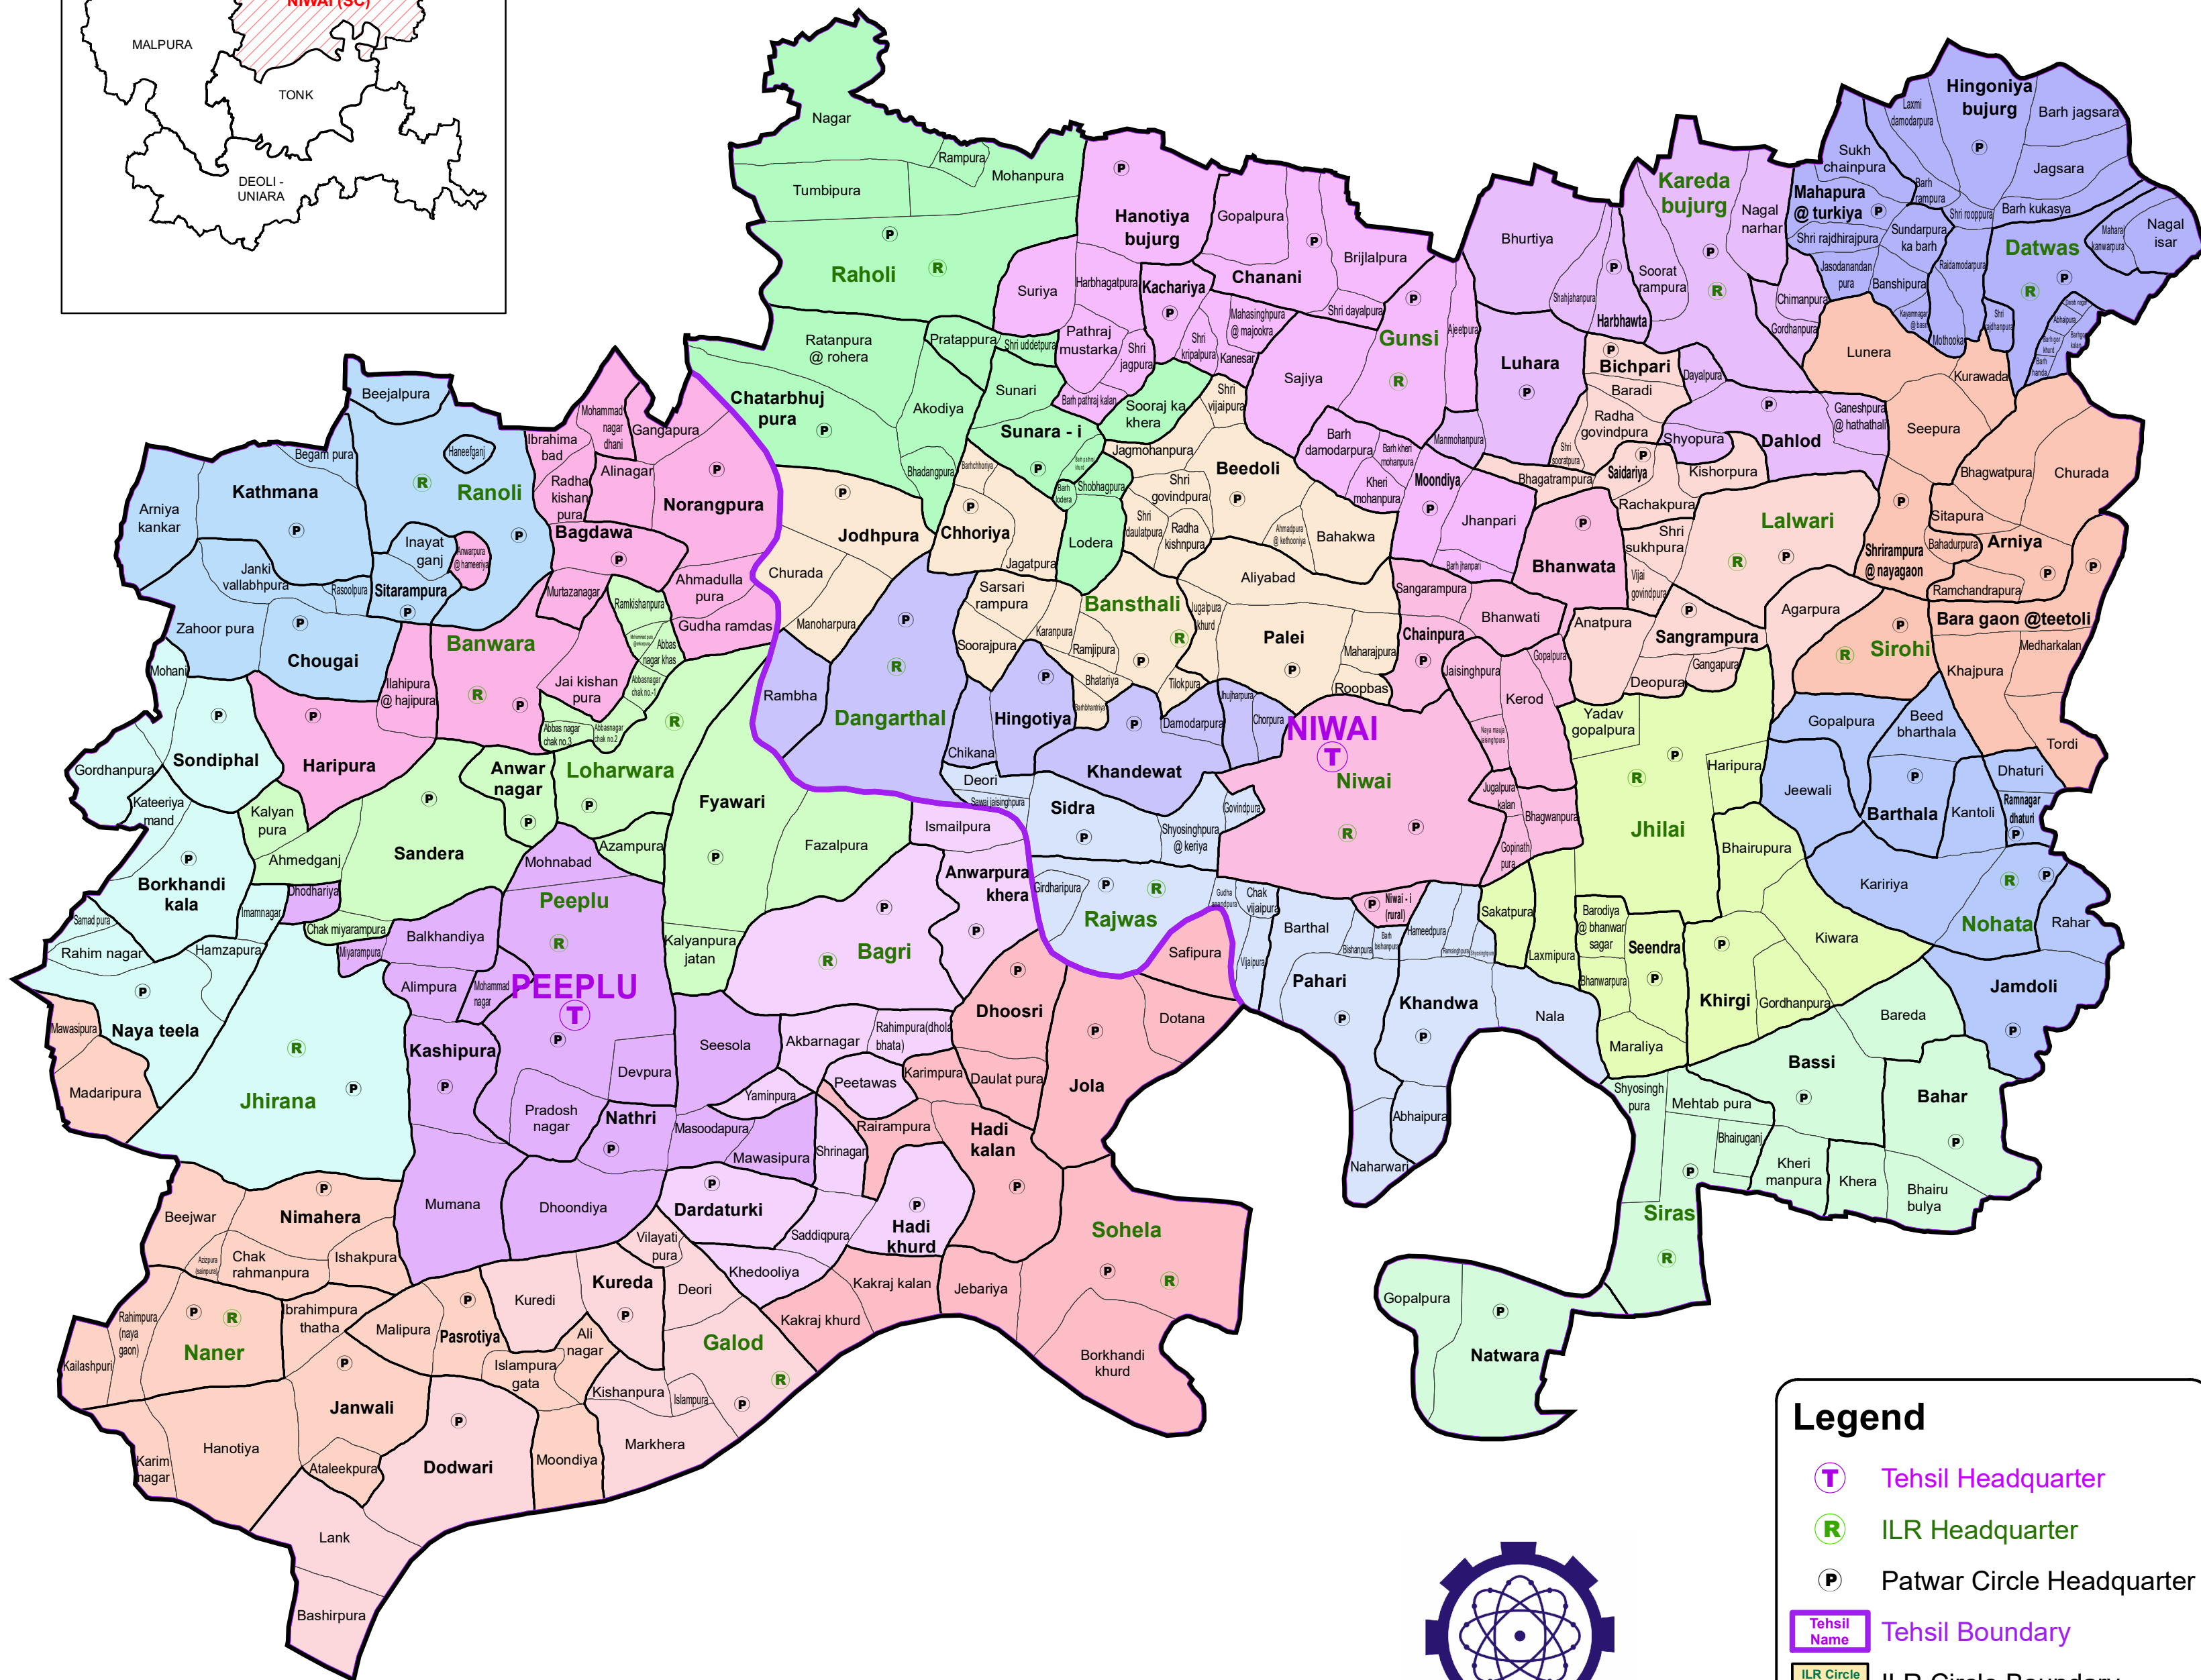

# ASSEMBLY CONSTITUENCY - NIWAI (SC)-95 DISTRICT - TONK

### Legend

- T Tehsil Headquarter
- R ILR Headquarter
- P Patwar Circle Headquarter
- Tehsil Name Tehsil Boundary
- ILR Circle Name ILR Circle Boundary
- Patwar Circle Boundary Patwar Circle Boundary
- Village Name Village Boundary

State Remote Sensing Application Centre  
DST, GoR, Jodhpur

Election Department, Rajasthan